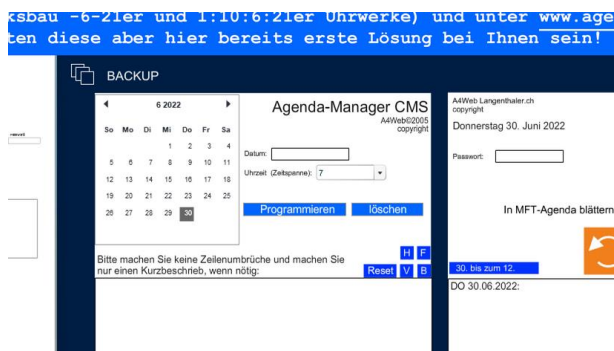

./.

Parallel portal www.langenthal.eu (is urgently sold to the city) || www.ruffleshop.ch and www.rufflestore.com

I don't know if there's enough time for training. In any case, over the weekend four clocks via intranet PHP input of the next championship game in the Swiss Championships Team III from Langenthal, i.e. on August 22nd, 2022, can now be typed in four times. On the English and German parallel portals mentioned in the title above (a third one is to be handed over to the city of Langenthal immediately in return for a 3-year compensation to be negotiated by notary since the upgrade in 2019 in midsummer at the time. Federal Councilor Ueli was a witness in my garden when replacement machines were out London City were flown in by plane. To date, there are three hosting centers in Langenthal from there.) Today it shows four times on the two (not counting the third) with "there are still 28 days until the championship game".

In the planned Ruffle plugin transformation app, the four switches below can be reduced to a single send button. The transformation then proceeds crosswise with one click.

The ruffle transformation app can then be programmed via the desktop intranet with the entry of the championship game in four places using just one button