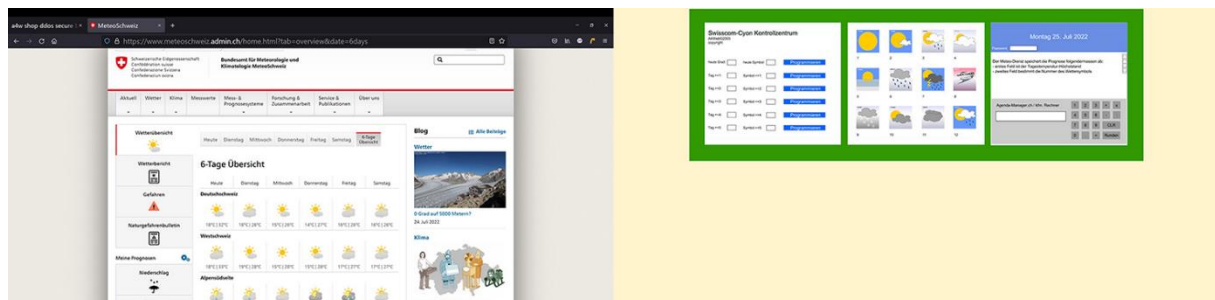

After each entry for all servers in the world, there is an acoustic assistants help that makes everyone happy in the early morning. Because this voice is simply collegial and wonderful.

Below photo of the Badi Langenthal: here I told that for a world clock (in the 101st app I set the movements by just entering the date and click on the «Send» button, where the clocks are then adjusted all over the world E.g. www.rufflestore.com and www.ruffleshop.ch and www.ruffleshop.de) only need 4 days (App 101 thus anticipated, the others between 24-100, which are still being processed for the world market).